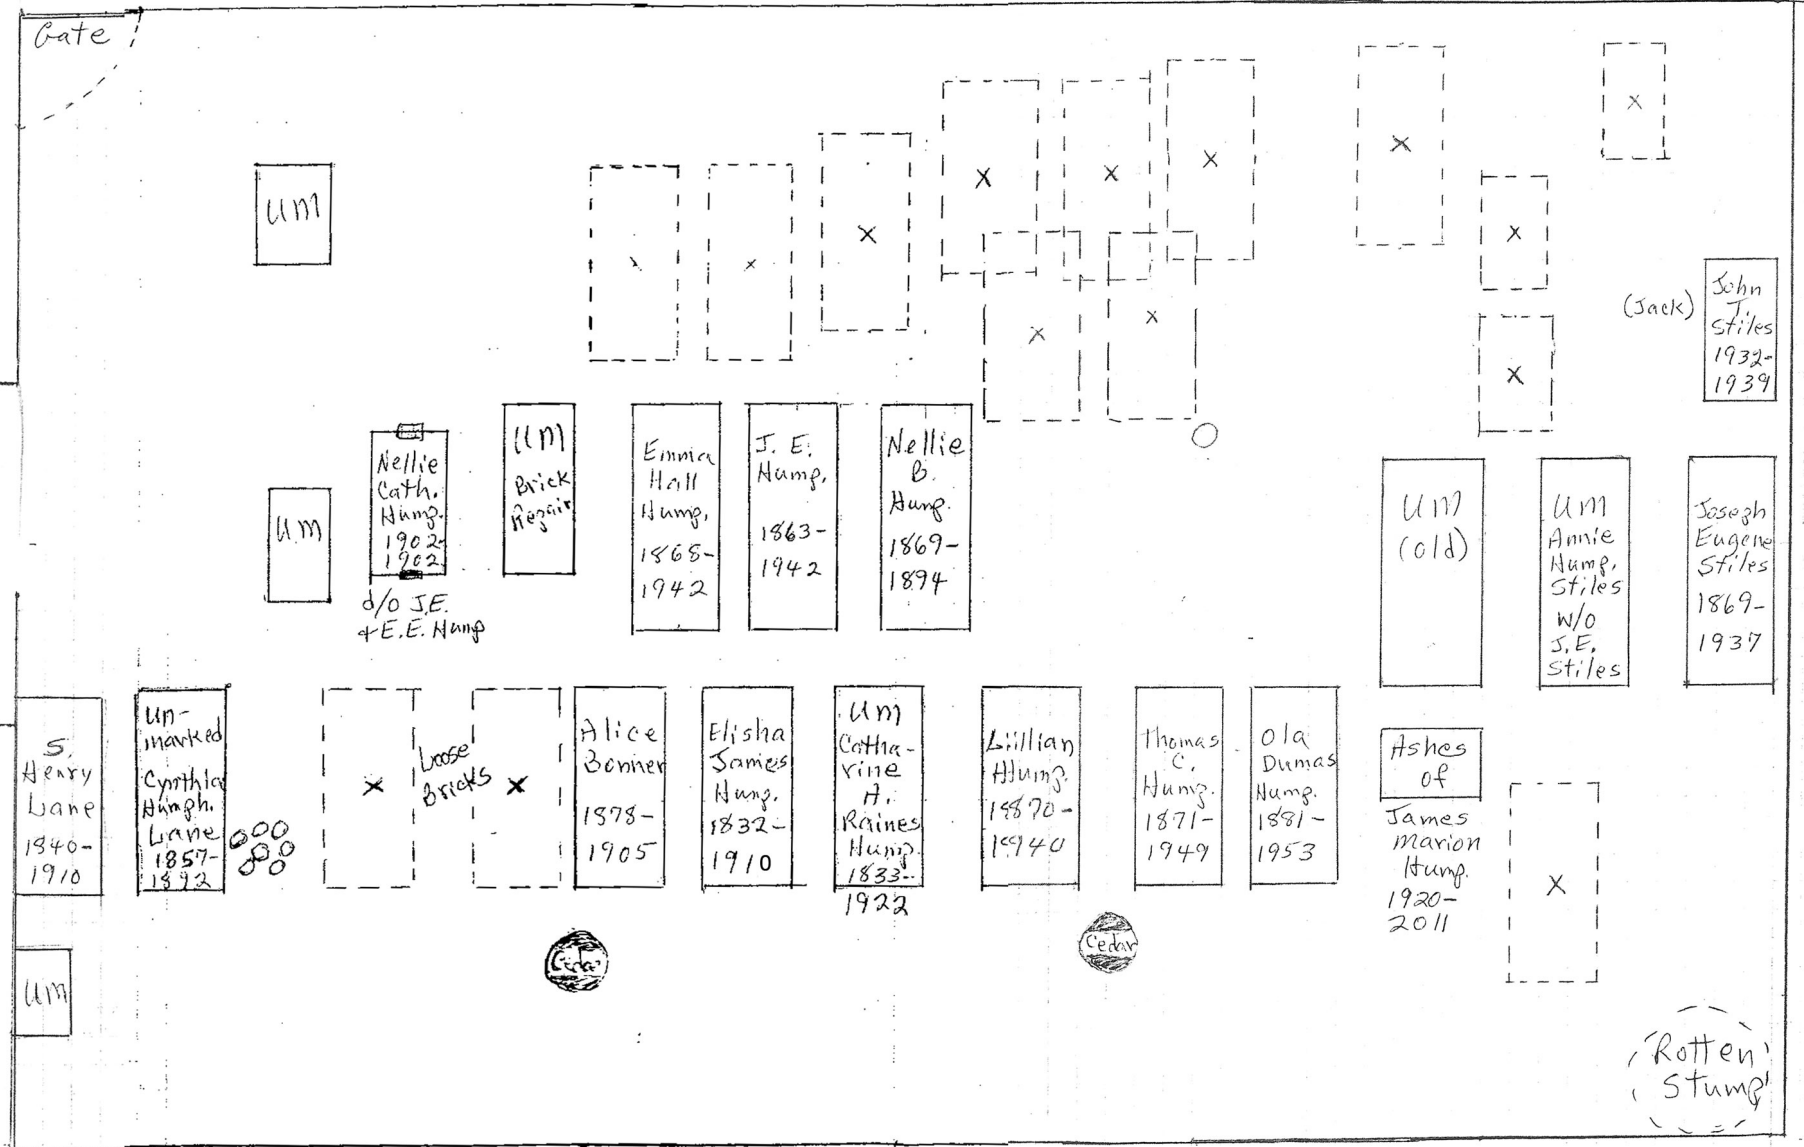

Humphries/Raines Cemetery

UM = Unmarked grave

x Radar shows a previous burial

Living tree

stump

Drawn Summer 2012 based on survey information and Ground Penetrating Radar.